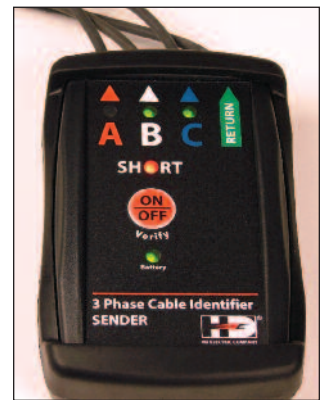

Cable Identifier

THREE PHASE CABLE IDENTIFIER

HDE's 3ID Three Phase Cable Identifier identifies the correct phases on long lengths of de-energized and discharged overhead and underground cables. It includes a sender and receiver that are designed to be hand held with or without gloves. Individual lights identify each phase or any phase conductors shorted to neutral. The 3ID comes in a zippered carrying bag and runs on a 9V alkaline battery in each unit.

Because of its higher test voltage, the 3ID can test long lengths of cable. LED's on both units indicate that the 3ID units are connected to the same phases on each end of a cable.

FEATURES

- Identify all three cable phases simultaneously and identify any shorted phases
- Higher test voltage of 36VDC allows for identification on longer lengths of cable (has been tested up to 7 miles apart)
- Use in overhead or underground systems
- Compact, lightweight and easy-to-use
- Super bright LED indicators
- Large copper alligator clips with heavy duty boots
- Super rugged rubberized housings
- Low battery indicator
- Powered by field replaceable 9V alkaline battery in each unit

ORDERING INFORMATION

3ID-100	Three Phase Cable Identifier, includes sender, receiver & B-5 carrying bag
Accessories	
B-5	Zippered carrying bag, holds both sender and receiver – included with 3ID-100

All sales are subject to the terms and conditions of the Limitation of Warranty and Liability set forth in the product Instruction Manual and at www.HDElectricCompany.com.